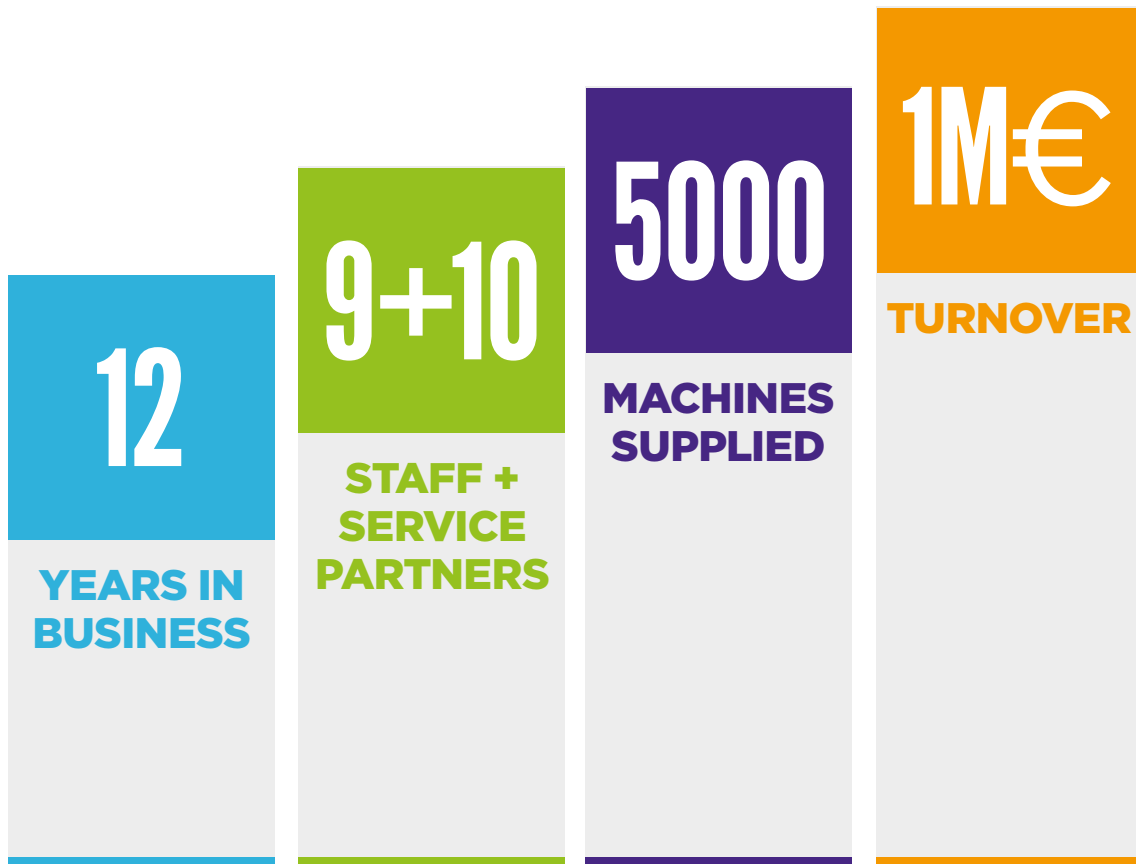

Bright World in numbers